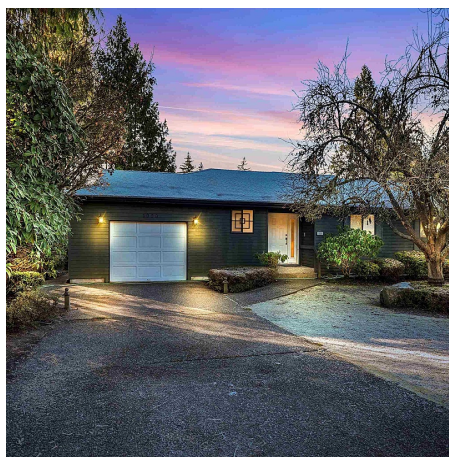

Jill Carter PREC*
604.815.1737
jcarter@rennie.com
rennie.com/jillcarter

rennie