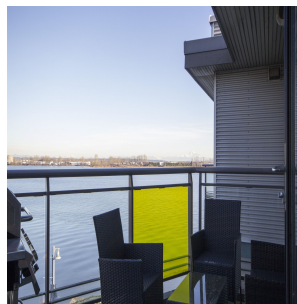

409 14200 Riverport Way, Richmond

$868,000

Beautiful, bright, spacious 2 bedroom, 2 bath top floor unit with magnificent water view in pristine, resort-like neighborhood. Excellent, efficient open floor plan. Spacious gourmet kitchen, Separated bedrooms each with en-suite; 9' ceilings but increase to 12' high for the living-room, and private 79 sqft balcony overlooking panoramic river view. Features include Central Air Conditioning, newer gas cooktop, dishwasher, high power hood fan, washer and dryer. Well managed strata. Easy access to Ironwood Mall, library, Watermania, theaters, and highways. Must view to appreciate.

KEY INFORMATION

MLS® R2960936

Residential Attached

East Richmond

2 Bedrooms

2 Bathrooms

1,004 SF

$694.74 Maintenance Fees

FEATURES

Year Built: 2006

Views: panoramic river view

Listed By: Sutton Centre Realty

rennie