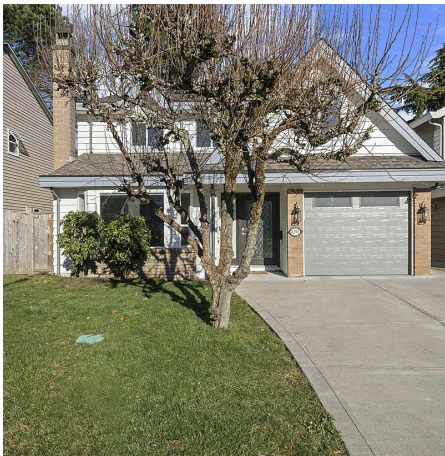

4391 Tiffin Crescent, Richmond

$2,080,000

Welcome to the "Riverdale" area. The house sits in a quiet cul-de-sac. Steps away from Thompson elementary school. House has been renovated throughout includes flooring, washroom, kitchen, paint, stairs, carpet, much more.. move in ready.. its in a great condition.... Shopping center nearby easy access to city center and airport.. Save your headache on the renovation and move in. ideal for growing family.. Feature 4 bedrooms and 1 big games room on the upper floor.

KEY INFORMATION

MLS® R2961678

Residential Detached

Riverdale

4 Bedrooms

3 Bathrooms

2,682 SF

4,044 SF Lot

FEATURES

Year Built: 1980

Listed By: 1NE Collective Realty Inc.

rennie